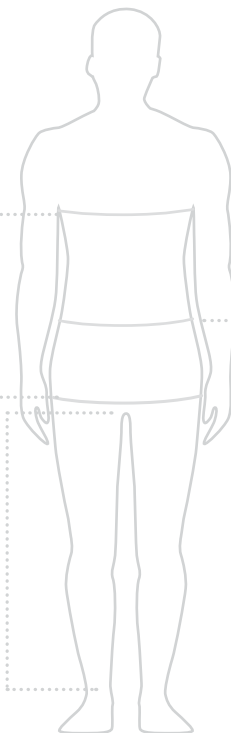

WOMENS GARMENT MEASUREMENTS IN CENTIMETRES

THIS IS A GUIDE ONLY - TO HELP YOU CHOOSE THE RIGHT SIZE

SIZE TO FIT	8 / XS	10 / S	12 / M	14 / L	16 / XL	18 / XXL	20 / 3XL	22 / 4XL
AVERAGE SHIRT LONG SLEEVE LENGTH	60.5 - 61.5	61 - 63	61.5 - 62.5	62.5 - 63.5	63 - 64	63.5 - 64.5	64 - 66	64.5 - 66.5
AVERAGE SHIRT BODY LENGTH	65 - 66	66 - 68	67 - 69	68 - 70	70 - 72	72 - 74	74 - 76	76 - 78
AVERAGE JACKET SLEEVE LENGTH	61 - 63	62 - 64	63 - 65	64 - 66	65 - 67	66 - 68	67 - 69	68 - 70
AVERAGE JACKET BODY LENGTH	Average for size 10 / S is 70cm - 80cm							

HOW TO MEASURE - Men

CHEST

Measure around the widest part of your chest

WAIST

Measure around the narrowest part of your waistline

HIP

Measure around the fullest part of your hips

CROTCH

Measure the inside of your leg from your crotch to your anklebone

MENS BODY MEASUREMENTS IN CENTIMETRES

SIZES TO FIT	XXS	XS	30 / S	31	32 / M	33	34 / L	35	36 / XL	38 / XXL	40 / 3XL	42 / 4XL	44
CHEST	85-89	90-94	95 - 99	-	100-104	-	105-109	-	110-114	115-119	120-124	125-129	130-135
WAIST	-	-	76 - 78	79 - 80	81 - 85	84 - 85	86 - 88	89 - 90	91 - 94	95 - 99	100-104	105-109	110-115
HIP	-	-	90 - 92	93 - 94	95 - 97	98 - 99	100-102	103 -104	105-108	109-113	114 -117	118 -121	122-127

MENS GARMENT MEASUREMENTS IN CENTIMETRES

THIS IS A GUIDE ONLY - TO HELP YOU CHOOSE THE RIGHT SIZE

SIZES TO FIT	XXS	XS	S	M	L	XL	2XL	3XL	4XL
AVERAGE SHIRT LONG SLEEVE LENGTH	61	62	63	64	65	66	67	68	69
AVERAGE SHIRT BODY LENGTH	74.5	76	77.5	79	80.5	82	83.5	85	86.5
NECK CIRCUMFERENCE	35	37	39	41	43	45	47	49	51
AVERAGE JACKET SLEEVE LENGTH	-	-	64	65	66	67	68	69	70
AVERAGE JACKET BODY LENGTH	-	-	78	80	82	84	86	88	90