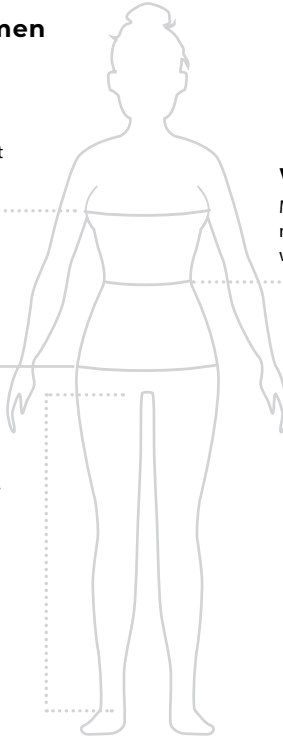

HATS & GLOVES

BELTS

MEASUREMENTS - GUIDE ONLY

PLEASE NOTE: All size results are in cm's unless stated otherwise. The size guide is to assist you in getting the right fit, the first time. Please follow our HOW TO MEASURE guide below. For accuracy, it's best to measure your body, we do not suggest measuring your clothes.

HOW TO MEASURE - Women

Bust

Measure around the fullest part of your bust

Waist

Measure around the narrowest part of your waistline

Hip

Measure around the fullest part of your hips

Inner Leg

Measure the inside of your leg from your crotch to your anklebone

WOMENS BODY MEASUREMENTS IN CENTIMETRES

SIZE TO FIT	8 / XS	9	10 / S	11	12 / M	13	14 / L	15	16 / XL	18 / XXL	20 / 3XL	22 / 4XL
BUST	84 - 88	-	89 - 93	-	94 - 98	-	99 - 103	-	104 - 110	111 - 117	118 - 124	125 - 130
WAIST	67 - 70	71 - 72	73 - 75	76 - 77	78 - 80	81 - 82	83 - 86	87 - 89	90 - 96	97 - 103	107 - 113	114 - 120
HIP	85 - 88	89 - 91	92 - 94	95 - 97	98 - 100	101 - 102	103 - 107	107 - 109	110 - 116	117 - 124	125 - 132	133 - 140

WOMENS GARMENT MEASUREMENTS IN CENTIMETRES

THIS IS A GUIDE ONLY - TO HELP YOU CHOOSE THE RIGHT SIZE

SIZE TO FIT	8 / XS	10 / S	12 / M	14 / L	16 / XL	18 / XXL	20 / 3XL	22 / 4XL
AVERAGE SHIRT LONG SLEEVE LENGTH	60.5 - 61.5	61 - 63	61.5 - 62.5	62.5 - 63.5	63 - 64	63.5 - 64.5	64 - 66	64.5 - 66.5
AVERAGE SHIRT BODY LENGTH	65 - 66	66 - 68	67 - 69	68 - 70	70 - 72	72 - 74	74 - 76	76 - 78
AVERAGE JACKET SLEEVE LENGTH	61 - 63	62 - 64	63 - 65	64 - 66	65 - 67	66 - 68	67 - 69	68 - 70
AVERAGE JACKET BODY LENGTH	Average for size 10 / S is 70cm - 80cm							