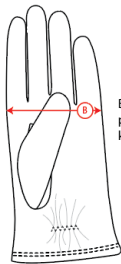

FOOTWEAR - Infant

Age	6-12 months	12-18 months	1.5 - 2 years	2 - 2.5 years	2.5 - 3 years	3 - 3.5 years	3.5 - 4 years
Size	J02	J03	J04	J05	J06	J07	J08

HAT SIZE GUIDE

US Sizing	Inches	Cm's	Size
6 ⁵ / ₈	20 ¹ / ₂ - 20 ³ / ₄	53	XXS - XS
6 ³ / ₄	20 ⁷ / ₈ - 21 ¹ / ₈	54	XS - S
6 ⁷ / ₈	21 ¹ / ₄ - 21 ¹ / ₂	55	Small
7	21 ³ / ₄ - 21 ⁷ / ₈	56	Small - Medium
7 ¹ / ₈	22 - 22 ¹ / ₄	57	Medium
7 ¹ / ₄	22 ³ / ₈ - 22 ⁵ / ₈	58	Medium - Large
7 ³ / ₈	22 ³ / ₄ - 23	59	Large
7 ¹ / ₂	23 ¹ / ₈ - 23 ¹ / ₂	60	Large - X-Large
7 ⁵ / ₈	23 ¹ / ₂ - 23 ⁷ / ₈	61	X - Large

GLOVES SIZE GUIDE

WOMEN'S GLOVES	S	M	L	XL
A. Total Length (cm)	24.5	25	25.5	26
B. Palm Width (cm)	8.9	9.2	9.5	9.8

MEN'S GLOVES	S	M	L	XL
A. Total Length (cm)	24.5	25	25.5	26
B. Palm Width (cm)	11.1	11.4	11.7	12

A. Total length from base to tip of index finger

B. Widest part across knuckles

A. Total length from base to tip of index finger

B. Widest part across knuckles

BELTS

MENS BELTS MEASUREMENTS IN INCHES

SIZE TO FIT	XS	S	M	L	XL	XXL	3XL
IN INCHES	29	32	35	38	41	44	47