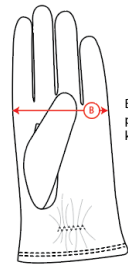

FOOTWEAR - Infant

Age	6-12 months	12-18 months	1.5 - 2 years	2 - 2.5 years	2.5 - 3 years	3 - 3.5 years	3.5 - 4 years
Size	J02	J03	J04	J05	J06	J07	J08

HAT SIZE GUIDE

US Sizing	Inches	Cm's	Size
6 ⁵ / ₈	20 ¹ / ₂ - 20 ³ / ₄	53	XXS - XS
6 ³ / ₄	20 ⁷ / ₈ - 21 ¹ / ₈	54	XS - S
6 ⁷ / ₈	21 ¹ / ₄ - 21 ¹ / ₂	55	Small
7	21 ³ / ₄ - 21 ⁷ / ₈	56	Small - Medium
7 ¹ / ₈	22 - 22 ¹ / ₄	57	Medium
7 ¹ / ₄	22 ³ / ₈ - 22 ⁵ / ₈	58	Medium - Large
7 ³ / ₈	22 ³ / ₄ - 23	59	Large
7 ¹ / ₂	23 ¹ / ₈ - 23 ¹ / ₂	60	Large - X-Large
7 ⁵ / ₈	23 ¹ / ₂ - 23 ⁷ / ₈	61	X - Large

GLOVES SIZE GUIDE

WOMEN'S GLOVES	S	M	L	XL
A. Total Length (cm)	24.5	25	25.5	26
B. Palm Width (cm)	8.9	9.2	9.5	9.8

MEN'S GLOVES	S	M	L	XL
A. Total Length (cm)	24.5	25	25.5	26
B. Palm Width (cm)	11.1	11.4	11.7	12

A. Total length from base to tip of index finger

B. Widest part across knuckles

A. Total length from base to tip of index finger

B. Widest part across knuckles

BELTS

MENS BELTS MEASUREMENTS IN INCHES

SIZE TO FIT	XS	S	M	L	XL	XXL	3XL
IN INCHES	29	32	35	38	41	44	47