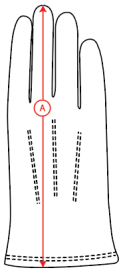

FOOTWEAR - Infant

Age	6-12 months	12-18 months	1.5 - 2 years	2 - 2.5 years	2.5 - 3 years	3 - 3.5 years	3.5 - 4 years
Size	J02	J03	J04	J05	J06	J07	J08

HAT SIZE GUIDE

US Sizing	Inches	Cm's	Size
6 ⁵ / ₈	20 ¹ / ₂ - 20 ³ / ₄	53	XXS - XS
6 ³ / ₄	20 ⁷ / ₈ - 21 ¹ / ₈	54	XS - S
6 ⁷ / ₈	21 ¹ / ₄ - 21 ¹ / ₂	55	Small
7	21 ³ / ₄ - 21 ⁷ / ₈	56	Small - Medium
7 ¹ / ₈	22 - 22 ¹ / ₄	57	Medium
7 ¹ / ₄	22 ³ / ₈ - 22 ⁵ / ₈	58	Medium - Large
7 ³ / ₈	22 ³ / ₄ - 23	59	Large
7 ¹ / ₂	23 ¹ / ₈ - 23 ¹ / ₂	60	Large - X-Large
7 ⁵ / ₈	23 ¹ / ₂ - 23 ⁷ / ₈	61	X - Large

GLOVES SIZE GUIDE

WOMEN'S GLOVES	S	M	L	XL
A. Total Length (cm)	24.5	25	25.5	26
B. Palm Width (cm)	8.9	9.2	9.5	9.8

MEN'S GLOVES	S	M	L	XL
A. Total Length (cm)	24.5	25	25.5	26
B. Palm Width (cm)	11.1	11.4	11.7	12

A. Total length from base to tip of index finger

B. Widest part across knuckles

A. Total length from base to tip of index finger

B. Widest part across knuckles

BELTS

MENS BELTS MEASUREMENTS IN INCHES

SIZE TO FIT	XS	S	M	L	XL	XXL	3XL
IN INCHES	29	32	35	38	41	44	47