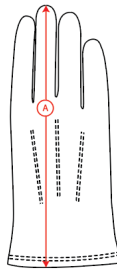

FOOTWEAR - Infant

Age	6-12 months	12-18 months	1.5 - 2 years	2 - 2.5 years	2.5 - 3 years	3 - 3.5 years	3.5 - 4 years
Size	J02	J03	J04	J05	J06	J07	J08

HAT SIZE GUIDE

US Sizing	Inches	Cm's	Size
6 ⁵ / ₈	20 ¹ / ₂ - 20 ³ / ₄	53	XXS - XS
6 ³ / ₄	20 ⁷ / ₈ - 21 ¹ / ₈	54	XS - S
6 ⁷ / ₈	21 ¹ / ₄ - 21 ¹ / ₂	55	Small
7	21 ³ / ₄ - 21 ⁷ / ₈	56	Small - Medium
7 ¹ / ₈	22 - 22 ¹ / ₄	57	Medium
7 ¹ / ₄	22 ³ / ₈ - 22 ⁵ / ₈	58	Medium - Large
7 ³ / ₈	22 ³ / ₄ - 23	59	Large
7 ¹ / ₂	23 ¹ / ₈ - 23 ¹ / ₂	60	Large - X-Large
7 ⁵ / ₈	23 ¹ / ₂ - 23 ⁷ / ₈	61	X - Large

GLOVES SIZE GUIDE

WOMEN'S GLOVES	S	M	L	XL
A. Total Length (cm)	24.5	25	25.5	26
B. Palm Width (cm)	8.9	9.2	9.5	9.8

MEN'S GLOVES	S	M	L	XL
A. Total Length (cm)	24.5	25	25.5	26
B. Palm Width (cm)	11.1	11.4	11.7	12

A. Total length from base to tip of index finger

B. Widest part across knuckles

A. Total length from base to tip of index finger

B. Widest part across knuckles

BELTS

MENS BELTS MEASUREMENTS IN INCHES

SIZE TO FIT	XS	S	M	L	XL	XXL	3XL
IN INCHES	29	32	35	38	41	44	47