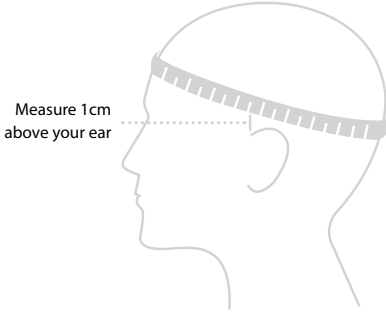

FOOTWEAR - Kids (Junior)

UK/Australian	2	3	4	4.5	5	6	7	8	8.5	9	10	11	11.5	12	13	13.5
US	3	4	5	5.5	6	7	8	9	9.5	10	11	12	12.5	13	1	1.5

FOOTWEAR - Kids (Youth)

UK/Australian	1	1.5	2	2.5	3	3.5	4	4.5	5	5.5	6	6.5	7	7.5	8
US	2	2.5	3	3.5	4	4.5	5	5.5	6	6.5	7	7.5	8	8.5	9

FOOTWEAR - Infant

Age	6-12 months	12-18 months	1.5 - 2 years	2 - 2.5 years	2.5 - 3 years	3 - 3.5 years	3.5 - 4 years
Size	J02	J03	J04	J05	J06	J07	J08

HAT SIZE GUIDE

US Sizing	Inches	Cm's	Size
6 ⁵ / ₈	20 ¹ / ₂ - 20 ³ / ₄	53	XXS - XS
6 ³ / ₄	20 ⁷ / ₈ - 21 ¹ / ₈	54	XS - S
6 ⁷ / ₈	21 ¹ / ₄ - 21 ¹ / ₂	55	Small
7	21 ³ / ₄ - 21 ⁷ / ₈	56	Small - Medium
7 ¹ / ₈	22 - 22 ¹ / ₄	57	Medium
7 ¹ / ₄	22 ³ / ₈ - 22 ⁵ / ₈	58	Medium - Large
7 ³ / ₈	22 ³ / ₄ - 23	59	Large
7 ¹ / ₂	23 ¹ / ₈ - 23 ¹ / ₂	60	Large - X-Large
7 ⁵ / ₈	23 ¹ / ₂ - 23 ⁷ / ₈	61	X - Large